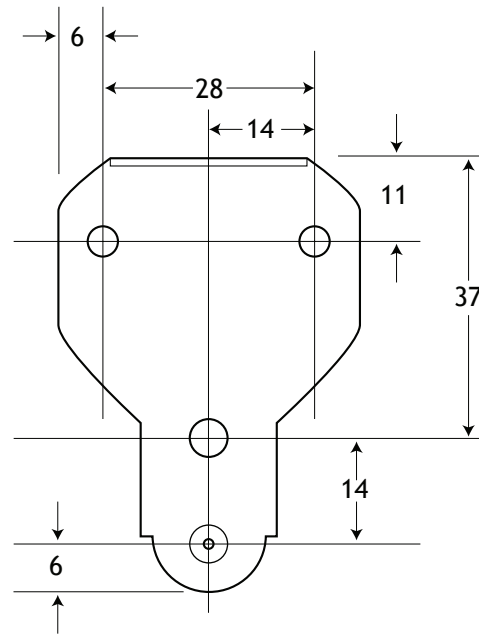

NAME:

**Support catch side mount**

PAGE:

1 of 2

DESCRIPTION:

The side mount support catch is for standard 2 door corner units. Suits System 32 and face frame cabinets

NAME:

**Support catch - Keeper Adaptor Plate**

PAGE:

2 of 2

DESCRIPTION:

The Keeper Adaptor Plate is for standard 2 door corner units using face frame construction.