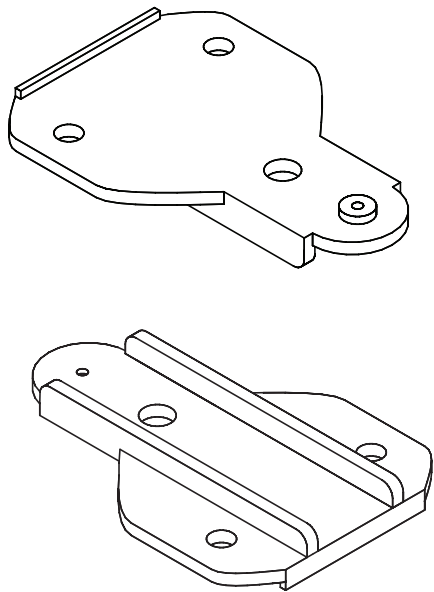

NAME:

**Support catch side mount**

PAGE:

1 of 2

DESCRIPTION:

The side mount support catch is for standard 2 door corner units. Suits System 32 and face frame cabinets

NAME:

**Support catch - Keeper Adaptor Plate**

PAGE:

2 of 2

DESCRIPTION:

The Keeper Adaptor Plate is for standard 2 door corner units using face frame construction.