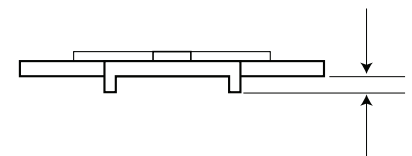

NAME:

**Support catch side mount**

PAGE:

1 of 2

DESCRIPTION:

The side mount support catch is for standard 2 door corner units. Suits System 32 and face frame cabinets

NAME:

**Support catch - Keeper Adaptor Plate**

PAGE:

2 of 2

DESCRIPTION:

The Keeper Adaptor Plate is for standard 2 door corner units using face frame construction.