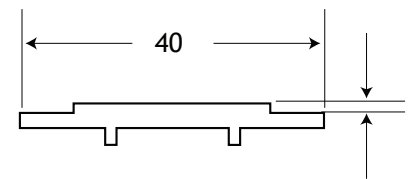

NAME:

**Support catch side mount**

PAGE:

1 of 2

DESCRIPTION:

The side mount support catch is for standard 2 door corner units. Suits System 32 and face frame cabinets

NAME:

**Support catch - Keeper Adaptor Plate**

PAGE:

2 of 2

DESCRIPTION:

The Keeper Adaptor Plate is for standard 2 door corner units using face frame construction.