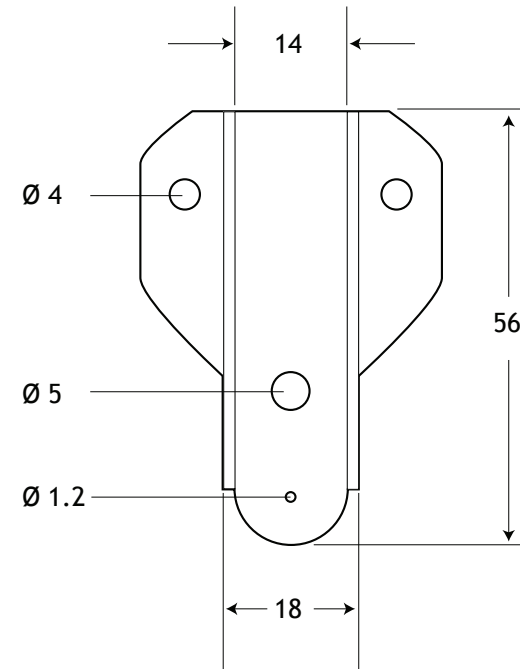

NAME:

**Support catch side mount**

PAGE:

1 of 2

DESCRIPTION:

The side mount support catch is for standard 2 door corner units. Suits System 32 and face frame cabinets

NAME:

**Support catch - Keeper Adaptor Plate**

PAGE:

2 of 2

DESCRIPTION:

The Keeper Adaptor Plate is for standard 2 door corner units using face frame construction.