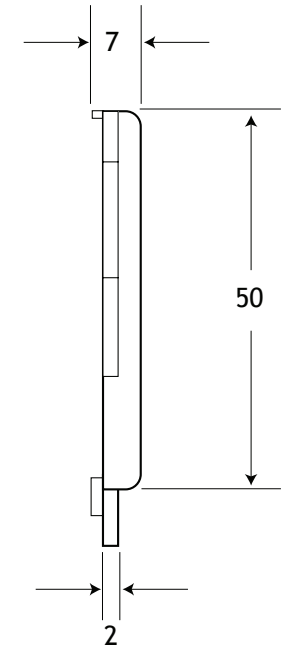

NAME:

**Support catch side mount**

PAGE:

1 of 2

DESCRIPTION:

The side mount support catch is for standard 2 door corner units. Suits System 32 and face frame cabinets

NAME:

**Support catch - Keeper Adaptor Plate**

PAGE:

2 of 2

DESCRIPTION:

The Keeper Adaptor Plate is for standard 2 door corner units using face frame construction.